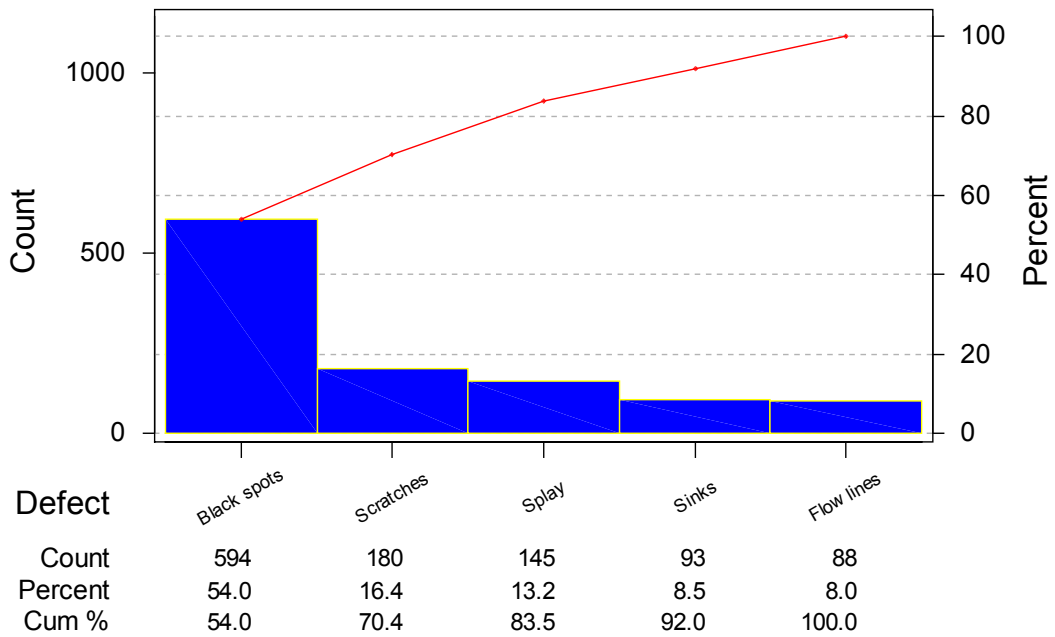

### Radiator Grille: All Defects Initial U chart (n=10)

### Radiator Grille: Pareto Chart of Defects

# Black spots