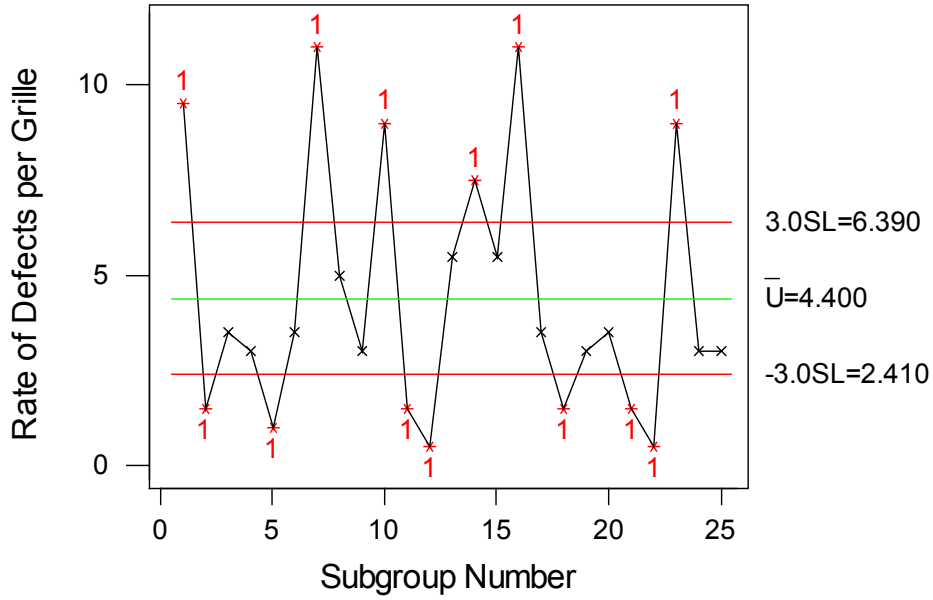

### Radiator Grille: All Defects Initial U chart (n=10)

### Radiator Grille: Pareto Chart of Defects

#### U chart (n=5)