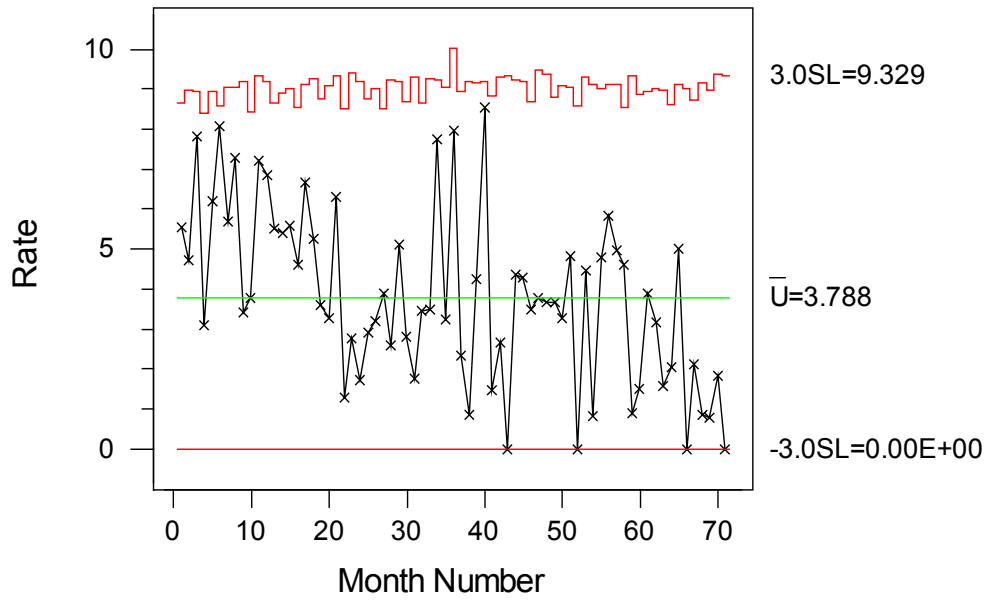

Accidents/Injuries per month
c chart

Accidents/Injuries per 100,000 hours
U chart

Internet Access Errors
p chart

Internet Access Errors
Individuals chart

Internet Access Errors

Moving Range chart