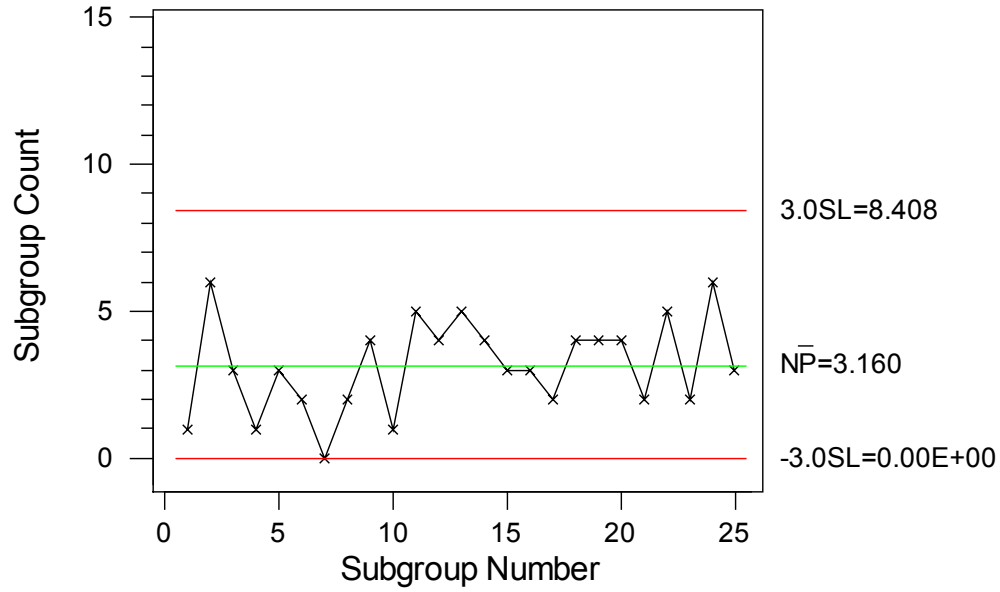

Spark Plug Surface Cracks  
np chart

Spark Plug Surface Cracks  
np chart

### Spark Plug Surface Cracks p chart