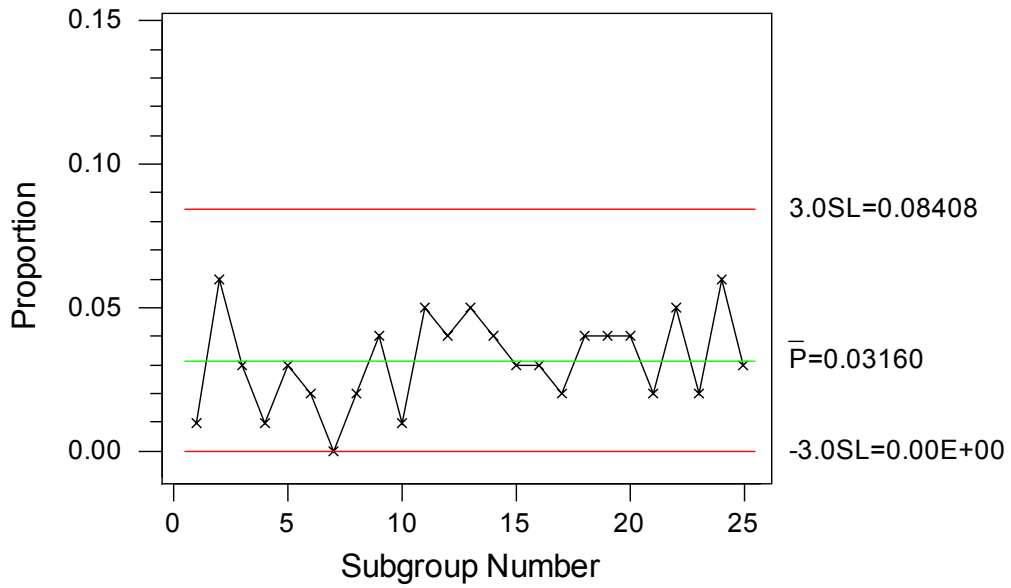

Spark Plug Surface Cracks  
np chart

Spark Plug Surface Cracks  
np chart

### Spark Plug Surface Cracks p chart

### Front Grill p chart