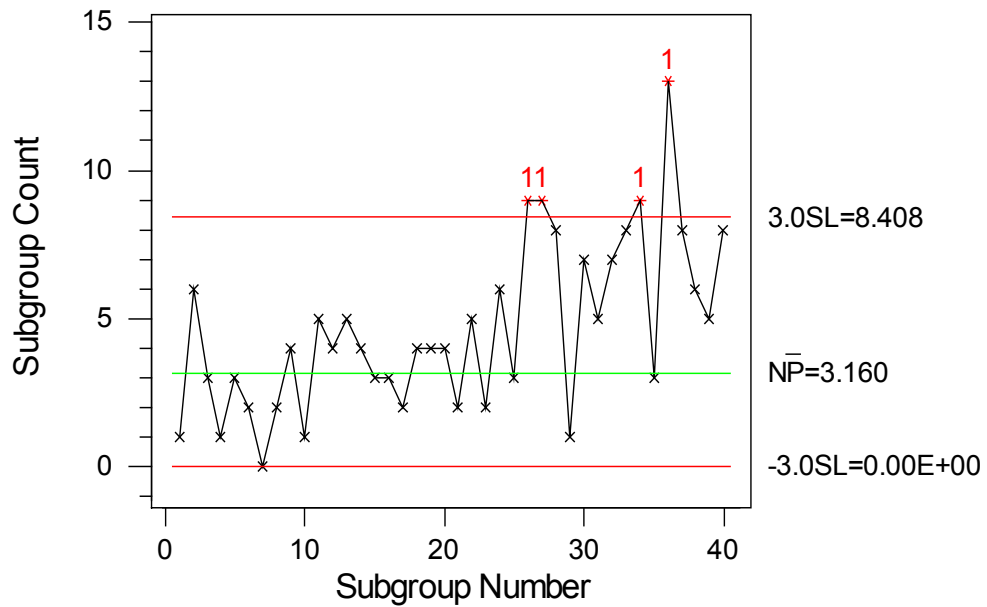

Spark Plug Surface Cracks  
np chart

Spark Plug Surface Cracks  
np chart

### Spark Plug Surface Cracks p chart