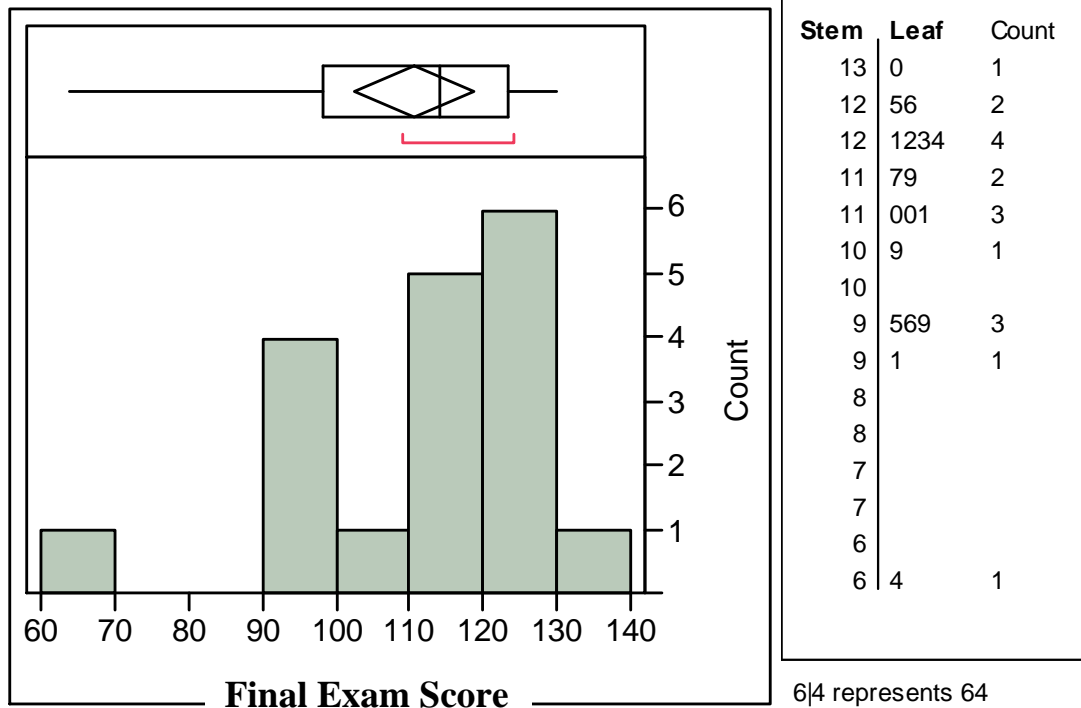

Stat 495, fall 2008 Final Exam Scores

Five Number Summary		Statistics	
100.0%	maximum	130.00	Mean 110.7
75.0%	quartile	123.25	Std Dev 16.55
50.0%	median	114.00	N 18
25.0%	quartile	98.25	
0.0%	minimum	64.00	