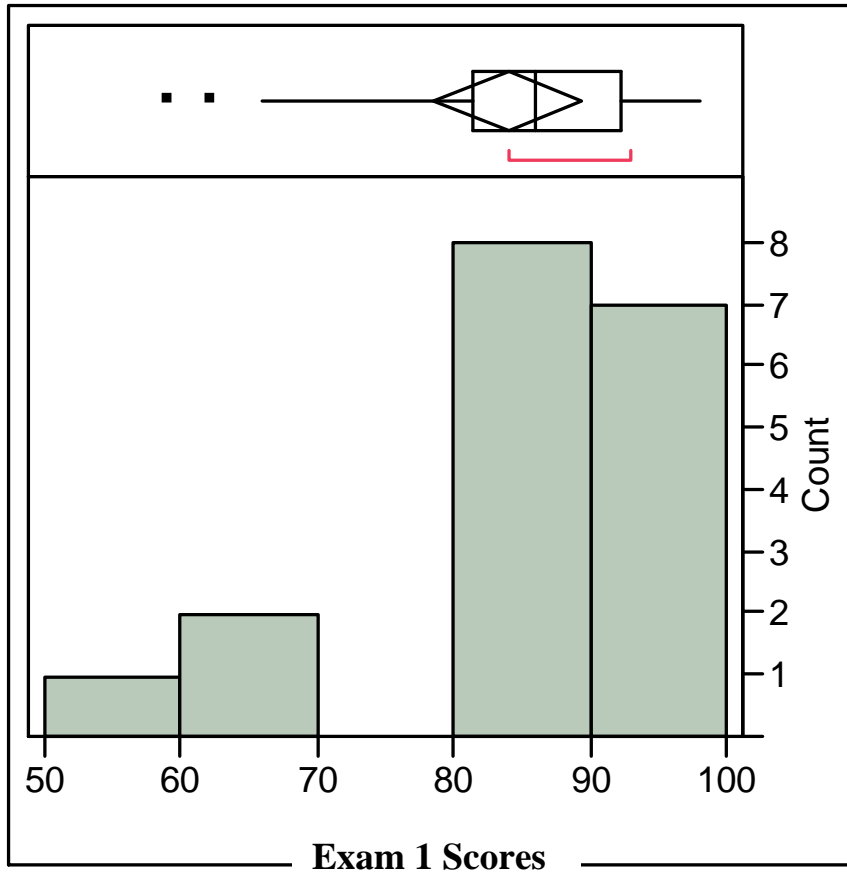

**Stat 495 – fall 2008
Exam 1 Scores**

Stem	Leaf	Count
9	8	1
9	002334	6
8	578	3
8	02444	5
7		
7		
6	6	1
6	2	1
5	9	1

5|9 represents 59

Five Number Summary

100.0%	maximum	98.00
75.0%	quartile	92.25
50.0%	median	86.00
25.0%	quartile	81.50
0.0%	minimum	59.00