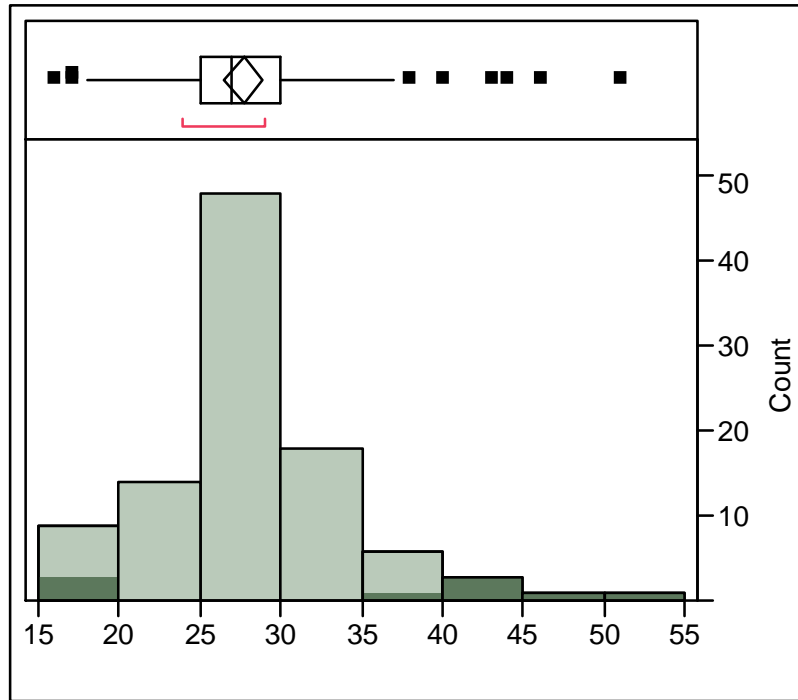

Highway MPG

Five Number Summary

100.0%	maximum	51.000
75.0%	quartile	30.000
50.0%	median	27.000
25.0%	quartile	25.000
0.0%	minimum	16.000

Sample Statistics

Mean	27.7
Std Dev	6.088
Std Err Mean	0.6088
upper 95% Mean	28.9.
lower 95% Mean	26.5
N	100