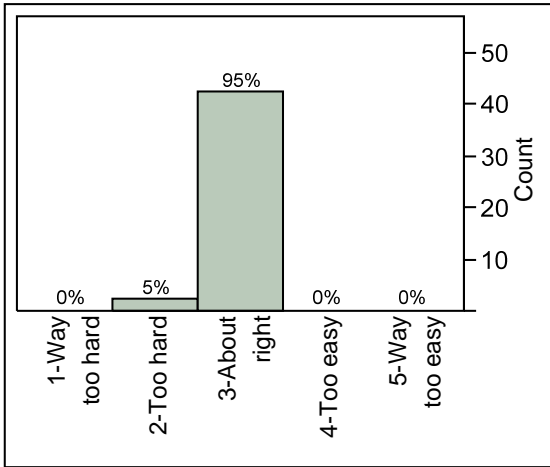

Feedback on Exam 1, Spring 2012

Exam Difficulty

Exam Length

Pace of Class

Lab helps me understand the material.

Homework helps me understand the material.

Classes missed
Median = 0, Mean = 0.45