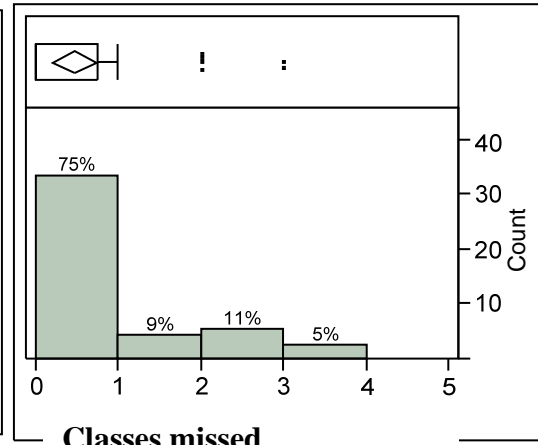

Feedback on Exam 1, Spring 2012

Exam Difficulty

Exam Length

Pace of Class

Lab helps me understand the material.

Homework helps me understand the material.

Classes missed
Median = 0, Mean = 0.45