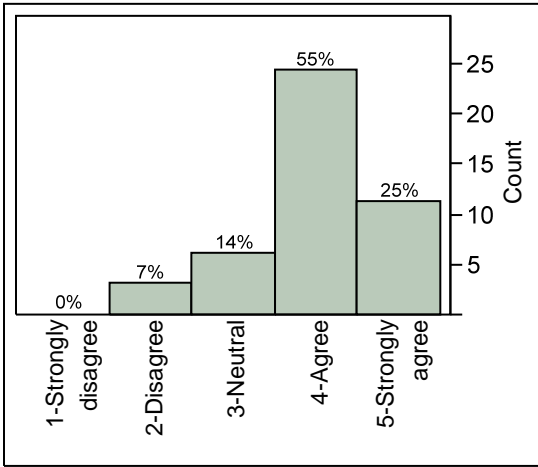

Feedback on Exam 1, Spring 2012

Exam Difficulty

Exam Length

Pace of Class

Lab helps me understand the material.

Homework helps me understand the material.

Classes missed
Median = 0, Mean = 0.45