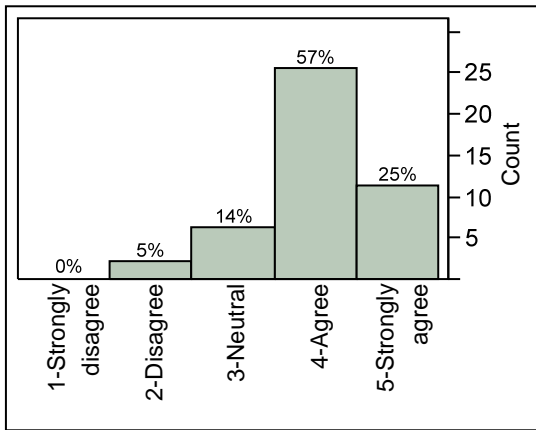

Feedback on Exam 1, Spring 2012

Exam Difficulty

Exam Length

Pace of Class

Lab helps me understand the material.

Homework helps me understand the material.

Classes missed
Median = 0, Mean = 0.45