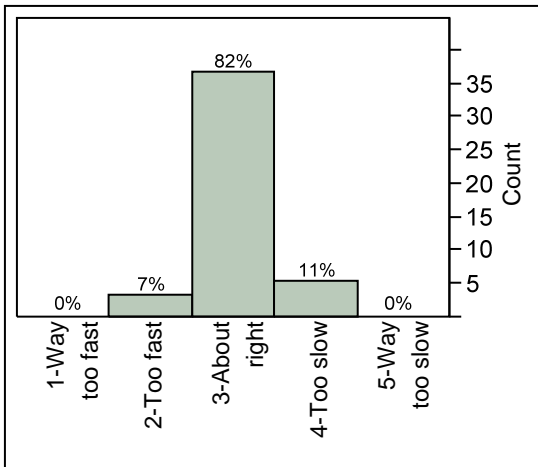

Feedback on Exam 1, Spring 2012

Exam Difficulty

Exam Length

Pace of Class

Lab helps me understand the material.

Homework helps me understand the material.

Classes missed
Median = 0, Mean = 0.45