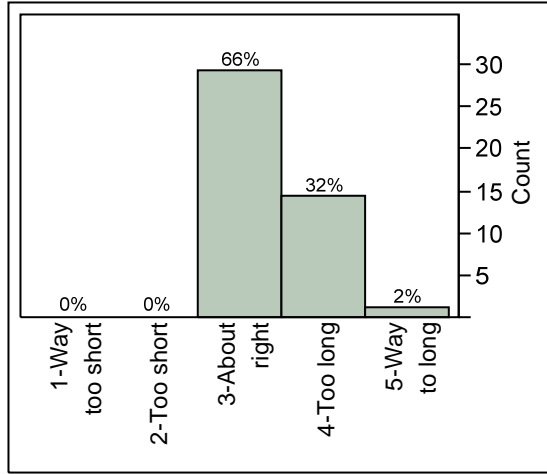

Feedback on Exam 1, Spring 2012

Exam Difficulty

Exam Length

Pace of Class

Lab helps me understand the material.

Homework helps me understand the material.

Classes missed
Median = 0, Mean = 0.45