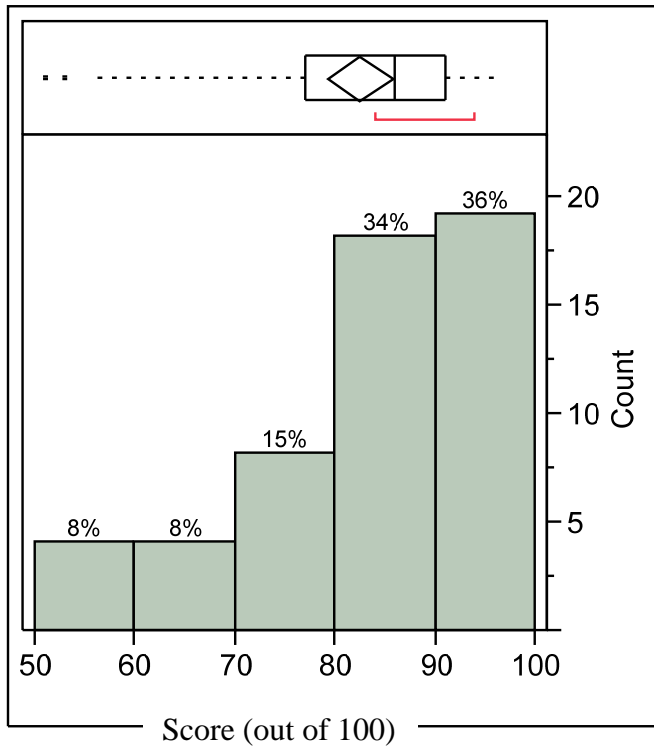

Stat 104A – Exam 1, Fall 2009

Stem	Leaf	Count
9	5666	4
9	000011111224444	15
8	56666788999	11
8	0012244	7
7	6667789	7
7	3	1
6	7	1
6	012	3
5	69	2
5	13	2

5|1 represents 51

Five Number Summary		Statistics		
100.0%	maximum	96	Mean	82.5
75.0%	quartile	91	Std Dev	11.88
50.0%	median	86	N	53
25.0%	quartile	77		
0.0%	minimum	51		