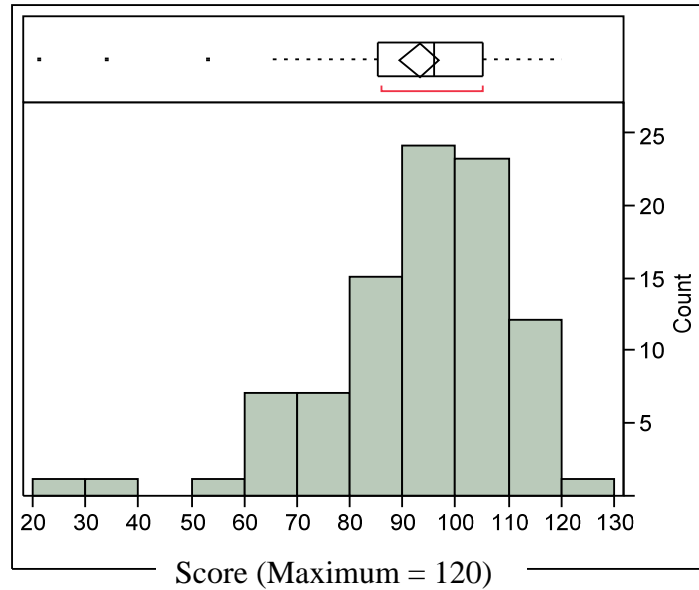

Final Exam Scores – Spring 2010

Stem	Leaf	Count
12	0	1
11	133444555778	12
10	00111244455555666788899	23
9	0001111122245566777788999	24
8	112445666677778	15
7	1466889	7
6	4566678	7
5	3	1
4		
3	4	1
2	1	1

2|1 represents 21

Five Number Summary			Statistics	
100.0%	maximum	120	Mean	92.9 (77%)
75.0%	quartile	105	Std Dev	17.7
50.0%	median	96 (80%)	N	92
25.0%	quartile	85.25		
0.0%	minimum	21		