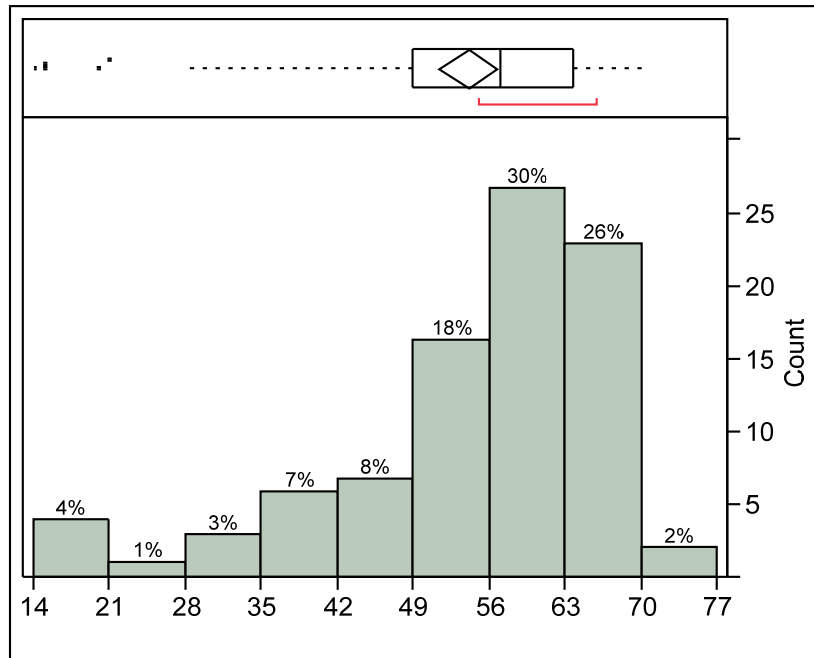

Exam 3 Scores, Spring 2010

Stem	Leaf	Count
7	00	2
6	5555666677777899	16
6	00011111122233344444	20
5	5555666777777888899	20
5	1112223344	10
4	688999	6
4	02444	5
3	56677	5
3	23	2
2	8	1
2	01	2
1	55	2
1	4	1

Summary Statistics

100.0%	maximum	70
75.0%	quartile	63.75
50.0%	median	57 (81%)
25.0%	quartile	49
0.0%	minimum	14
	Mean	54 (77%)
	Std Dev	13.08
	N	92

1|4 represents 14