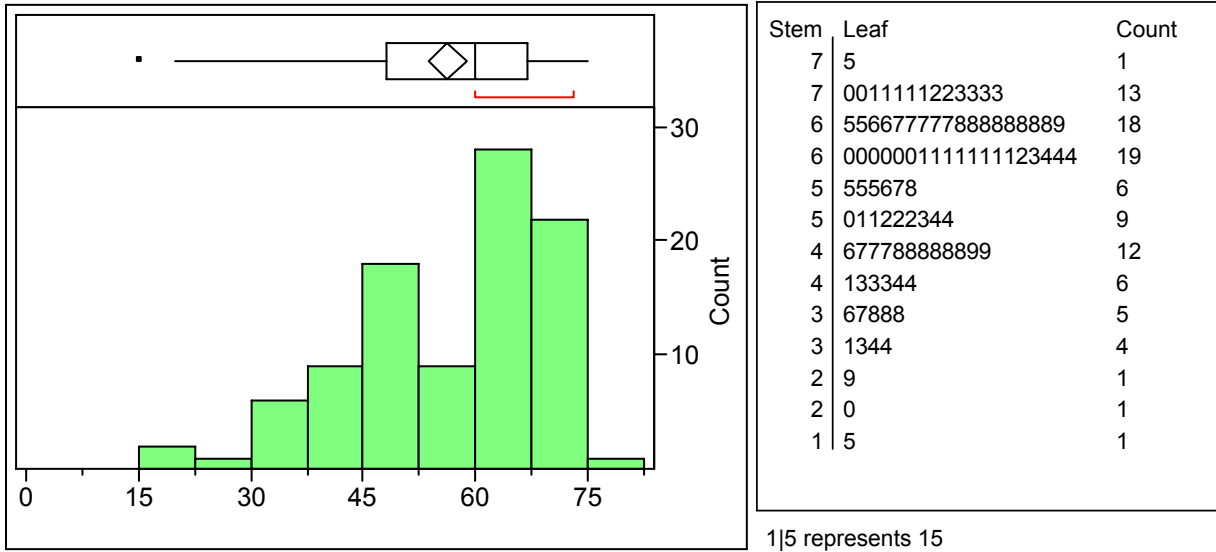

Exam 3 Scores – Spring 2007

Quantiles

100.0%	maximum	75.0
75.0%	quartile	67.0
50.0%	median	60.0
25.0%	quartile	48.0
0.0%	minimum	15.0

Moments

Mean	56.25
Std Dev	12.96
N	96