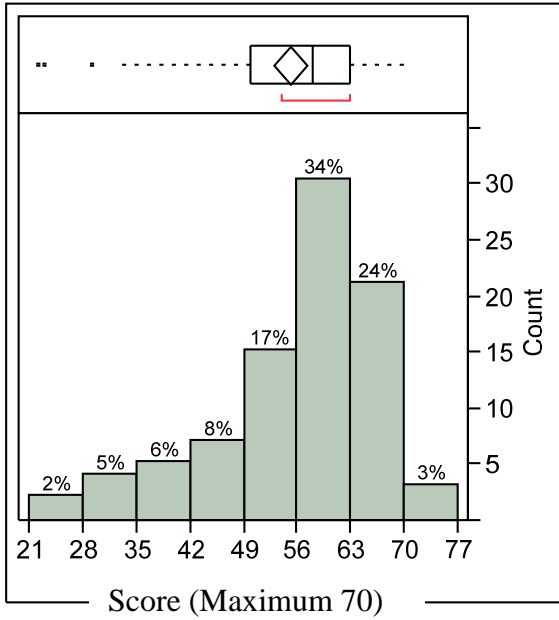

Exam 3 Scores – Fall 2009

Stem	Leaf	Count
7	001	3
6	555567779	9
6	00000011111233333333444	25
5	566666777888888899	18
5	001122334444	12
4	5777899	7
4	0034	4
3	788	3
3	234	3
2	9	1
2	23	2

2|2 represents 22

100.0%	maximum	71	Mean	55.1 (79%)
75.0%	quartile	63	Std Dev	10.55
50.0%	median	58 (83%)	N	87
25.0%	quartile	50		
0.0%	minimum	22		