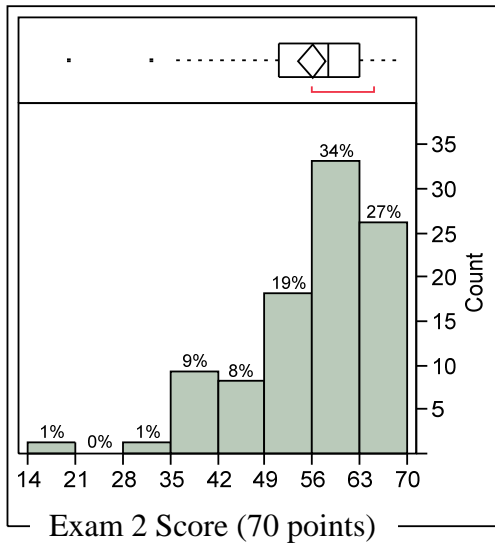

## Exam 2 Scores, Spring 2010

Stem	Leaf	Count
6	555566677788889	15
6	000000000001111122233333333444	30
5	55566777788888999	17
5	00111222333334	14
4	56666889	8
4	002	3
3	5788999	7
3	2	1
2		
2	0	1

2|0 represents 20

<b>Five Number Summary</b>		<b>Statistics</b>		
100.0%	maximum	69	Mean	55.8
75.0%	quartile	63	Std Dev	9.51
50.0%	median	58.5	N	96
25.0%	quartile	51		
0.0%	minimum	20		