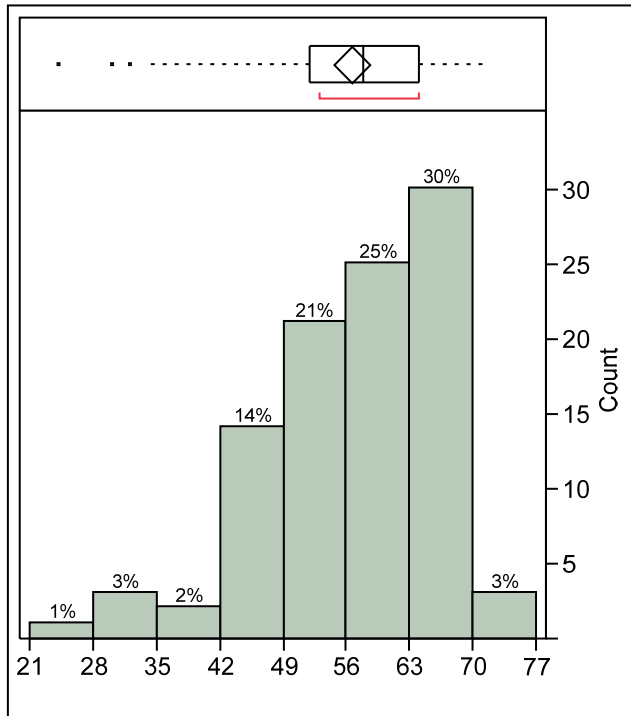

# Exam 1 Scores, Spring 2010

Exam 1 Score (70 points possible)

Stem	Leaf	Count
7	011	3
6	555666777777888889	18
6	000001222233333344444	22
5	5555556666777788889999	22
5	1122333444444	12
4	777777899	10
4	1222344	7
3	7	1
3	024	3
2		
2	4	1

2|4 represents 24

## Five Number Summary

100.0%	maximum	71
75.0%	quartile	64
50.0%	median	58(83%)
25.0%	quartile	52
0.0%	minimum	24