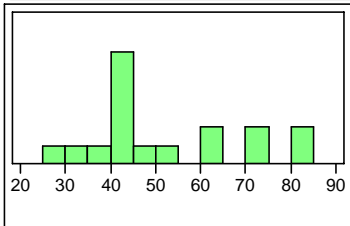

Distributions

Exam1

Quantiles

100.0%	maximum	84.000
99.5%		84.000
97.5%		84.000
90.0%		81.600
75.0%	quartile	67.000
50.0%	median	44.000
25.0%	quartile	40.500
10.0%		32.200
2.5%		25.000
0.5%		25.000
0.0%	minimum	25.000

Moments

Mean	51.882353
Std Dev	17.262251
Std Err Mean	4.1867107
upper 95% Mean	60.757783
lower 95% Mean	43.006923
N	17

Stem and Leaf

Stem	Leaf	Count
8	14	2
7		
7	02	2
6		
6	34	2
5		
5	3	1
4	5	1
4	013344	6
3	6	1
3	4	1
2	5	1

2|5 represents 25