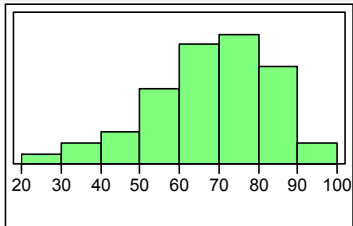

Distributions

Exam1

Quantiles

100.0%	maximum	98.000
99.5%		98.000
97.5%		97.200
90.0%		85.200
75.0%	quartile	78.000
50.0%	median	68.000
25.0%	quartile	57.000
10.0%		48.600
2.5%		30.600
0.5%		29.000
0.0%	minimum	29.000

Moments

Mean	67.744681
Std Dev	14.624976
Std Err Mean	2.133272
upper 95% Mean	72.038735
lower 95% Mean	63.450627
N	47

Stem and Leaf

Stem	Leaf	Count
9	8	1
9	4	1
8	569	3
8	000112	6
7	56778	5
7	1223444	7
6	5567788	7
6	0124	4
5	5555679	7
5		
4	799	3
4		
3	79	2
3		
2	9	1

2|9 represents 29