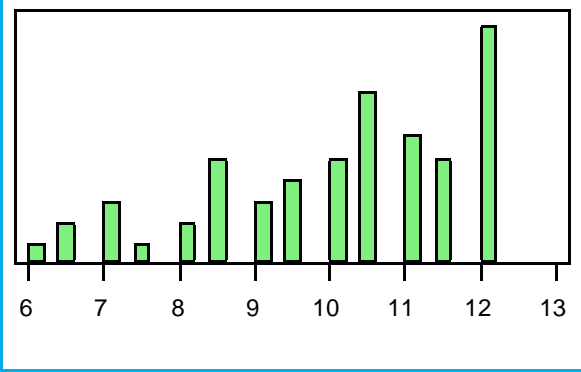

quiz

Quantiles

maximum	100.0%	12.000
	99.5%	12.000
	97.5%	12.000
	90.0%	12.000
quartile	75.0%	11.500
median	50.0%	10.500
quartile	25.0%	8.625
	10.0%	7.000
	2.5%	6.213
	0.5%	6.000
minimum	0.0%	6.000

Moments

Mean	10.00893
Std Dev	1.70691
Std Error Mean	0.22810
Upper 95% Mean	10.46604
Lower 95% Mean	9.55181
N	56.00000
Sum Weights	56.00000