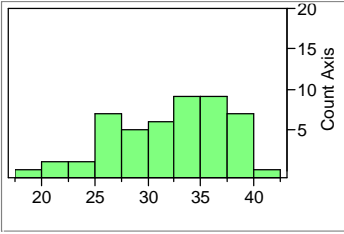

Distributions

quiz+mt

Quantiles		Moments		Stem and Leaf			
100.0%	maximum	40.000	Mean	31.79091	Stem	Leaf	Count
99.5%		40.000	Std Dev	5.30609	4	00	2
97.5%		39.800	Std Err Mean	0.71547	3	55555556677778889999	22
90.0%		38.500	upper 95% Mean	33.22534	3	0001122233334	13
75.0%	quartile	36.500	lower 95% Mean	30.35647	2	5666677788889	13
50.0%	median	32.500	N	55.00000	2	1244	4
25.0%	quartile	27.500			1	9	1
10.0%		24.600					
2.5%		19.600					
0.5%		19.000					
0.0%	minimum	19.000					