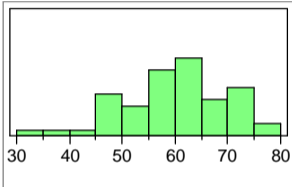

Distributions

Exams

Quantiles

100.0%	maximum	75.500
99.5%		75.500
97.5%		75.300
90.0%		73.000
75.0%	quartile	68.000
50.0%	median	60.500
25.0%	quartile	53.500
10.0%		47.700
2.5%		34.300
0.5%		31.500
0.0%	minimum	31.500

Moments

Mean	59.69091
Std Dev	9.77454
Std Err Mean	1.31800
upper 95% Mean	62.33333
lower 95% Mean	57.04848
N	55.00000

Stem and Leaf

Stem	Leaf	Count
7	556	3
7	00023334	8
6	68899	5
6	00111222344444	14
5	5666677789	10
5	0000344	7
4	67999	5
4	4	1
3	9	1
3	2	1