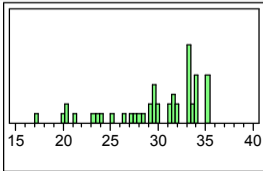

Distributions

Exam 1 Score

Quantiles

100.0%	maximum	35.000
99.5%		35.000
97.5%		35.000
90.0%		35.000
75.0%	quartile	33.250
50.0%	median	31.500
25.0%	quartile	27.750
10.0%		21.000
2.5%		17.750
0.5%		17.000
0.0%	minimum	17.000

Moments

Mean	29.887755
Std Dev	4.6483255
Std Err Mean	0.6640465
upper 95% Mean	31.22291
lower 95% Mean	28.5526
N	49

Stem and Leaf

Stem	Leaf	Count
3	444444455555	12
3	2222233333333	13
3	00000011	8
2	88999	5
2	77	2
2	445	3
2	3	1
2	0111	4
1		
1	7	1