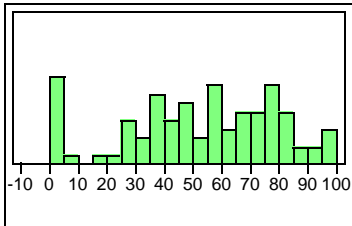

Distributions

EXAM2

Quantiles

100.0%	maximum	98.000
99.5%		98.000
97.5%		98.000
90.0%		84.000
75.0%	quartile	74.750
50.0%	median	56.000
25.0%	quartile	36.250
10.0%		0.000
2.5%		0.000
0.5%		0.000
0.0%	minimum	0.000

Moments

Mean	52.434783
Std Dev	27.19862
Std Err Mean	2.8356522
upper 95% Mean	58.067457
lower 95% Mean	46.802108
N	92

Stem and Leaf

Stem	Leaf	Count
9	045888	6
8	12334455	8
7	022344556788999	15
6	0034667889	10
5	224566888899	12
4	012346788999	12
3	23466788889	11
2	455689	6
1	6	1
0	00000000009	11